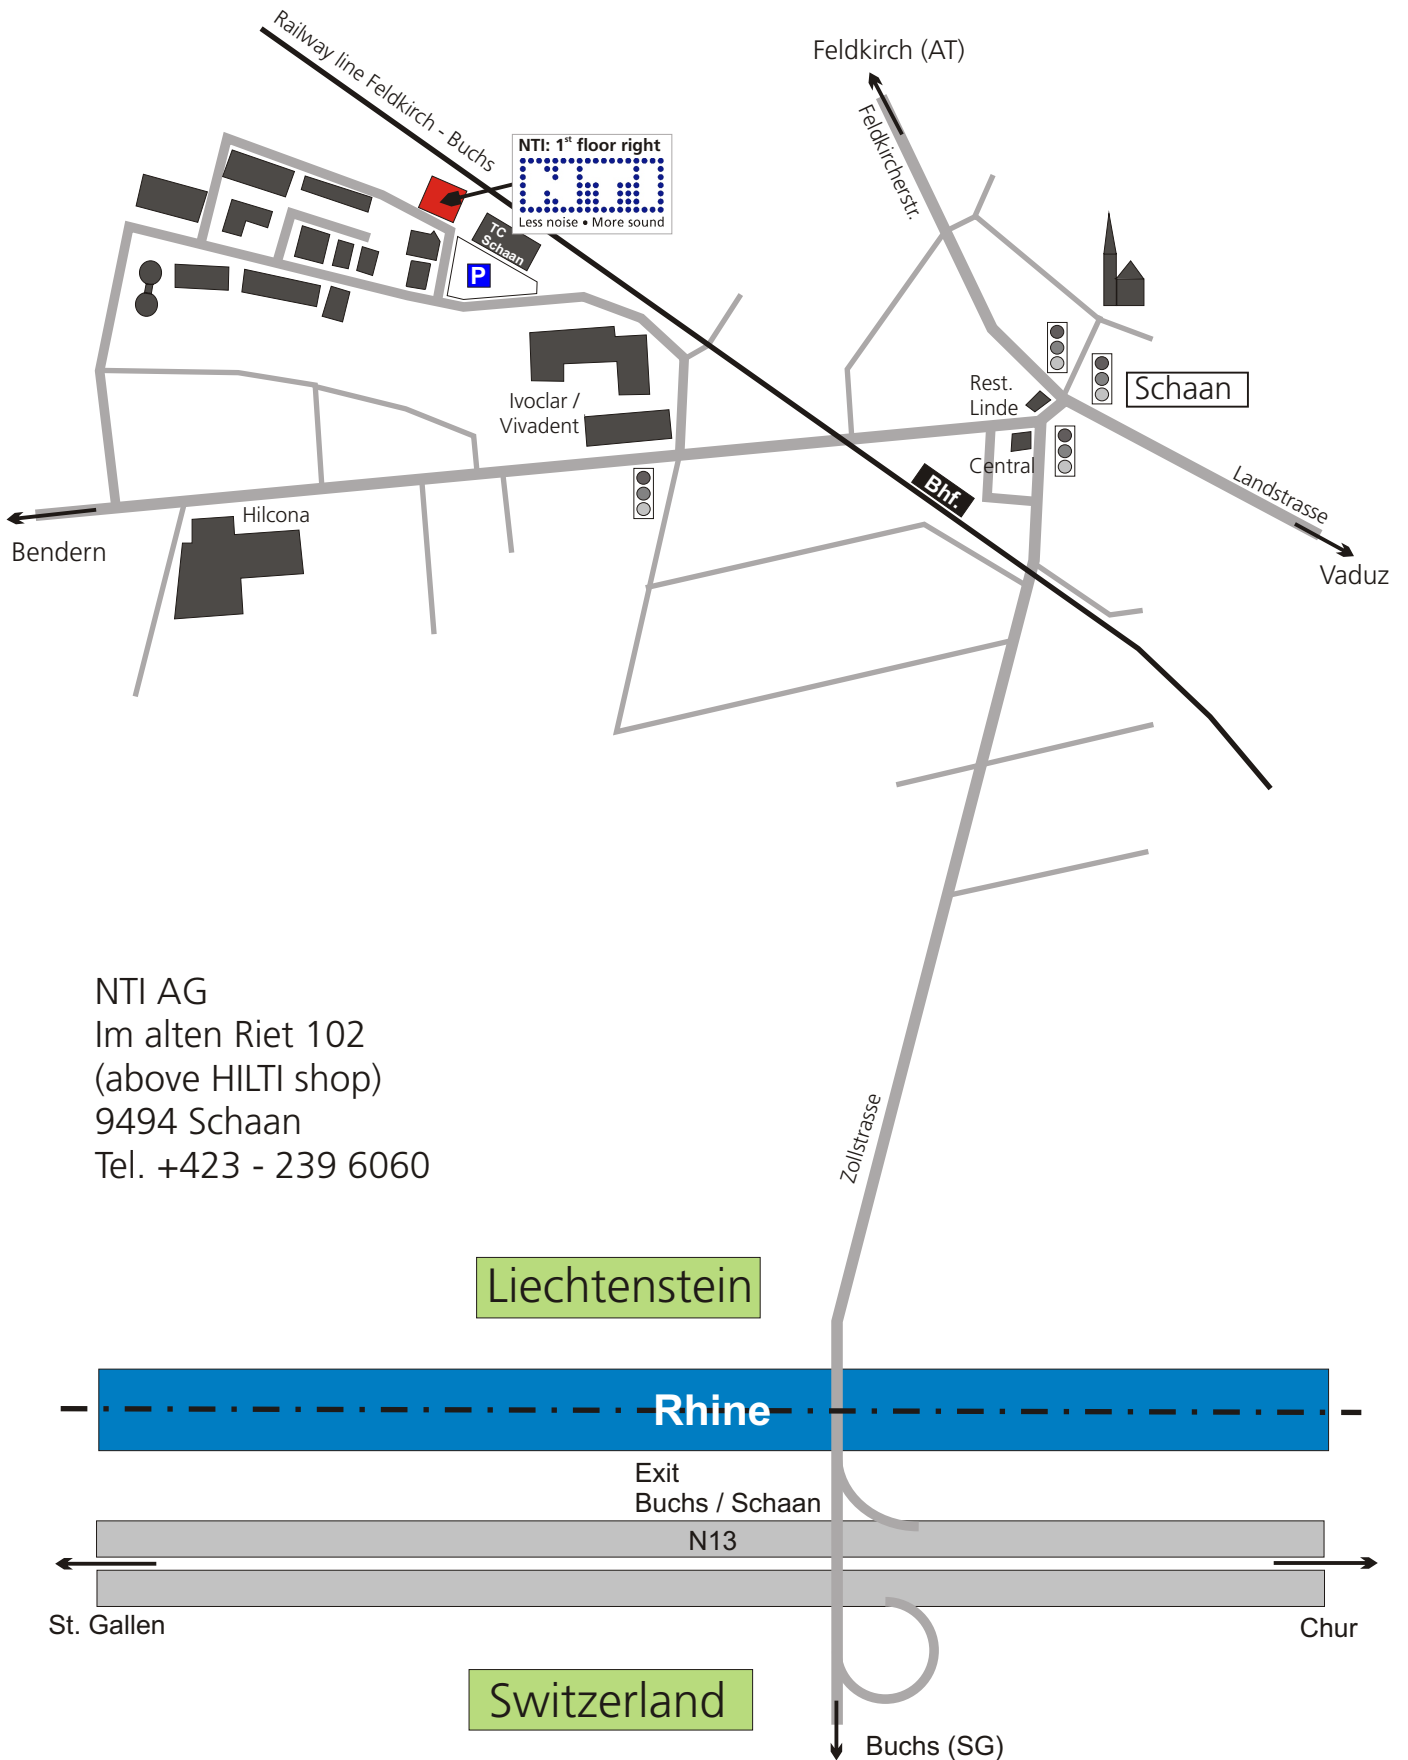

# How to find NTI AG

NTI AG  
Im alten Riet 102  
(above HILTI shop)  
9494 Schaan  
Tel. +423 - 239 6060

Liechtenstein

Rhine

Exit  
Buchs / Schaan

N13

Switzerland

St. Gallen

Chur

Buchs (SG)